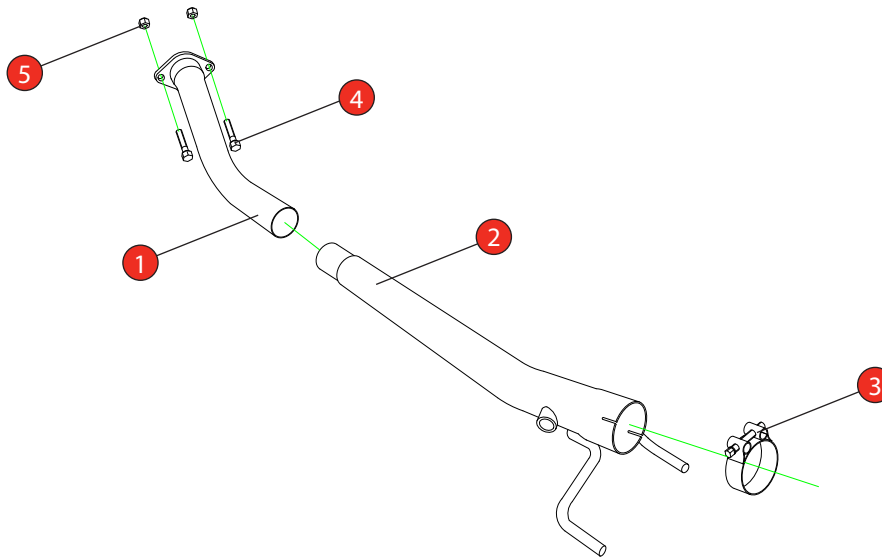

Car	Mitsubishi Colt Z30 CZT/CZC 3 & 5 Door 1.5T	Part No.	SMTC013
Year	2004-2008	Fit Kits	239FK
Notes	Secondary cat replacement Where not supplied use original fittings	Features	Pipe Diameter:- 57.1mm / 2.25"

Estimated Fitting Time: 90 Minutes

NO.	PART NO.	DESCRIPTION	QTY
1	081MI	Front Pipe	1
2	082MI	Secondary De-cat	1
Fit Kit			
3	Z016.10004	55-59mm Clamp	1
4	Z017.10096	M10 x 40mm Hex Head Bolt	2
5	Z017.11017	M10 Nut	2